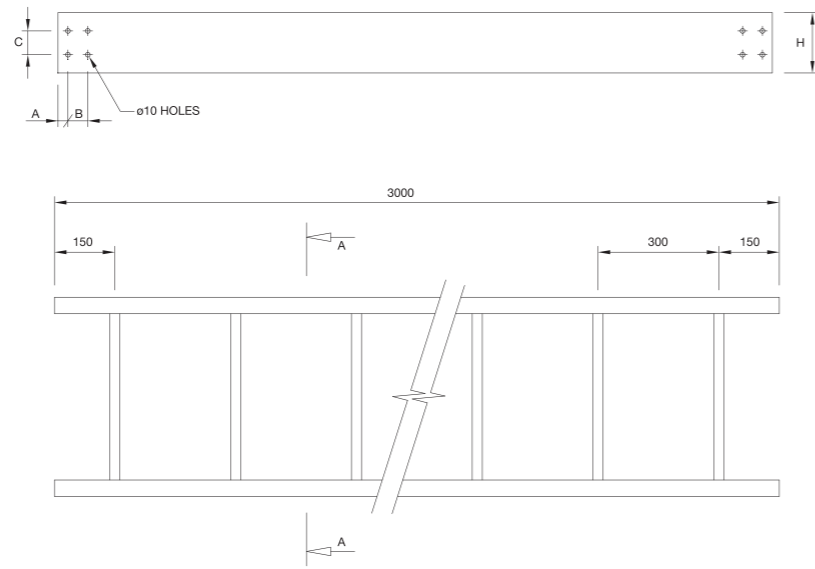

P.O.Box: 124844 - Dubai - UAE
Tel: +971 4 885 1976
Fax: +971 4 885 1977

www.leadergrate.com

FIBERGLASS CABLE TRAYS AND LADDERS

Cable Ladder - LH Series

LH Series-Straight Run

TYPE	H	d	t	A	B	C	REMARKS
LH	152	41	6.0	24	50	60	W=150, 300, 450, 600, 750, 900

LH Series-Cover

* Thickness of FRP side rail for LH Series is 6mm unless otherwise specified.

Cable Tray

Cable Tray Pultruded Type, "U" Shape

TP 075 50 U-STRAIGHT RUN

TP 100 50 U-STRAIGHT RUN

TP 150 50 U-STRAIGHT RUN