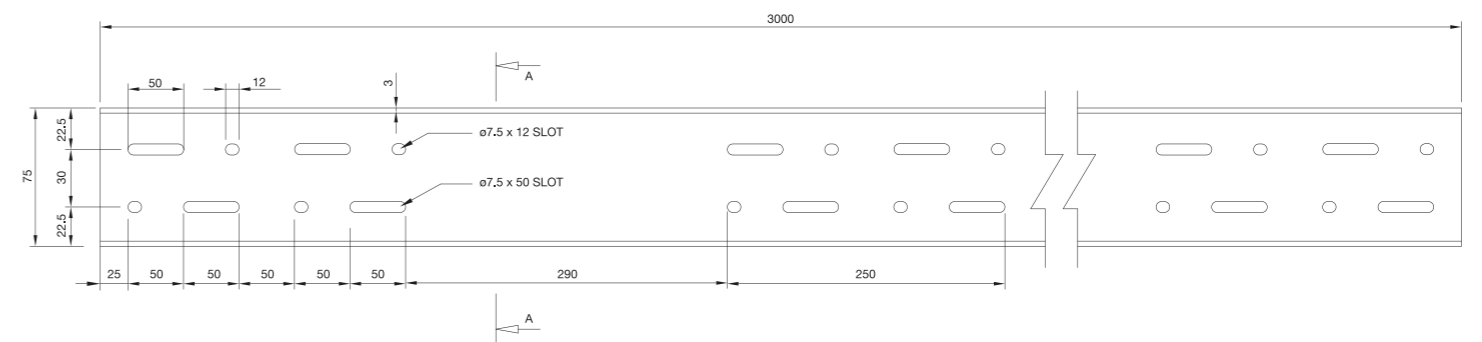

P.O.Box: 124844 - Dubai - UAE
Tel: +971 4 885 1976
Fax: +971 4 885 1977

www.leadergrate.com

FIBERGLASS CABLE TRAYS AND LADDERS

Cable Ladder - LH Series

LH Series-Straight Run

TYPE	H	d	t	A	B	C	REMARKS
LH	152	41	6.0	24	50	60	W=150, 300, 450, 600, 750, 900

LH Series-Cover

* Thickness of FRP side rail for LH Series is 6mm unless otherwise specified.

Cable Tray

Cable Tray Pultruded Type, "U" Shape

TP 075 50 U-STRAIGHT RUN

TP 100 50 U-STRAIGHT RUN

TP 150 50 U-STRAIGHT RUN