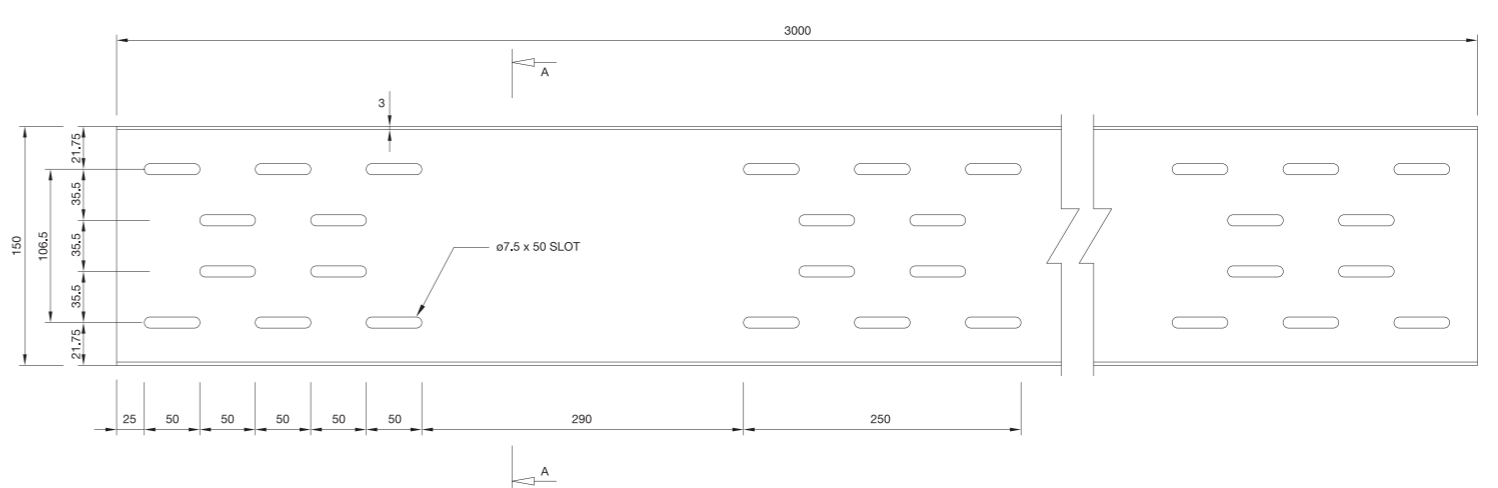

P.O.Box: 124844 - Dubai - UAE
Tel: +971 4 885 1976
Fax: +971 4 885 1977

www.leadergrate.com

FIBERGLASS CABLE TRAYS AND LADDERS

Cable Ladder - LH Series

LH Series-Straight Run

TYPE	H	d	t	A	B	C	REMARKS
LH	152	41	6.0	24	50	60	W=150, 300, 450, 600, 750, 900

LH Series-Cover

* Thickness of FRP side rail for LH Series is 6mm unless otherwise specified.

Cable Tray

Cable Tray Pultruded Type, "U" Shape

TP 075 50 U-STRAIGHT RUN

TP 100 50 U-STRAIGHT RUN

TP 150 50 U-STRAIGHT RUN