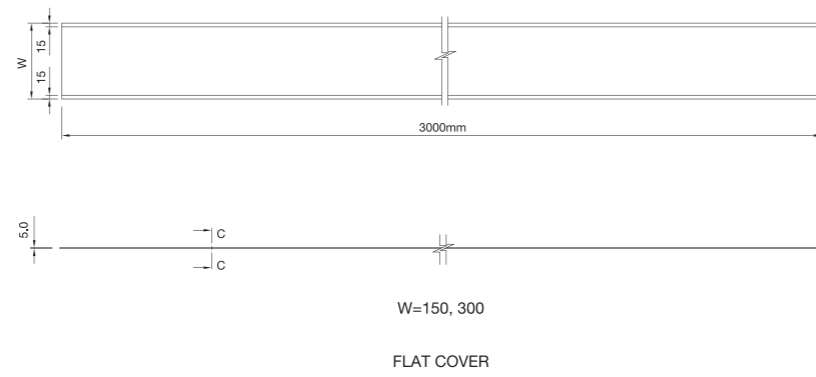

P.O.Box: 124844 - Dubai - UAE
Tel: +971 4 885 1976
Fax: +971 4 885 1977

www.leadergrate.com

FIBERGLASS CABLE TRAYS AND LADDERS

Cable Ladder - LH Series

LH Series-Straight Run

TYPE	H	d	t	A	B	C	REMARKS
LH	152	41	6.0	24	50	60	W=150, 300, 450, 600, 750, 900

LH Series-Cover

* Thickness of FRP side rail for LH Series is 6mm unless otherwise specified.

Cable Tray

Cable Tray Pultruded Type, "U" Shape

TP 075 50 U-STRAIGHT RUN

TP 100 50 U-STRAIGHT RUN

TP 150 50 U-STRAIGHT RUN