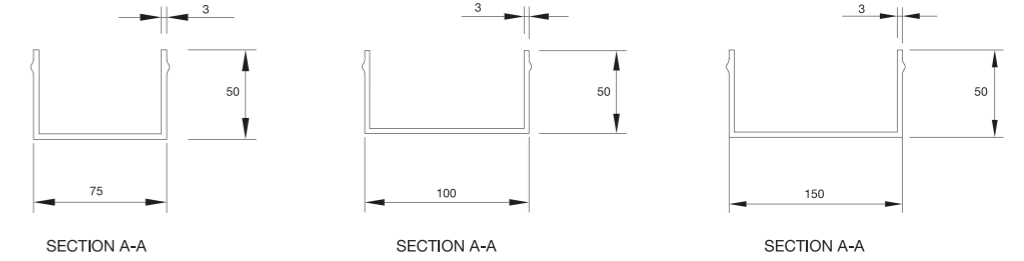

LH Series-Cover

* Thickness of FRP side rail for LH Series is 6mm unless otherwise specified.

Cable Tray

Cable Tray Pultruded Type, "U" Shape

TP 075 50 U-STRAIGHT RUN

TP 100 50 U-STRAIGHT RUN

TP 150 50 U-STRAIGHT RUN