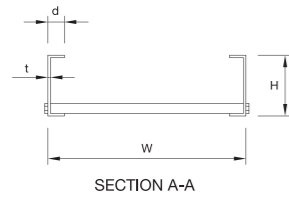

P.O.Box: 124844 - Dubai - UAE
Tel: +971 4 885 1976
Fax: +971 4 885 1977

www.leadergrate.com

FIBERGLASS CABLE TRAYS AND LADDERS

Cable Ladder - LH Series

LH Series-Straight Run

TYPE	H	d	t	A	B	C	REMARKS
LH	152	41	6.0	24	50	60	W=150, 300, 450, 600, 750, 900

LH Series-Cover

* Thickness of FRP side rail for LH Series is 6mm unless otherwise specified.

Cable Tray

Cable Tray Pultruded Type, "U" Shape

TP 075 50 U-STRAIGHT RUN

TP 100 50 U-STRAIGHT RUN

TP 150 50 U-STRAIGHT RUN