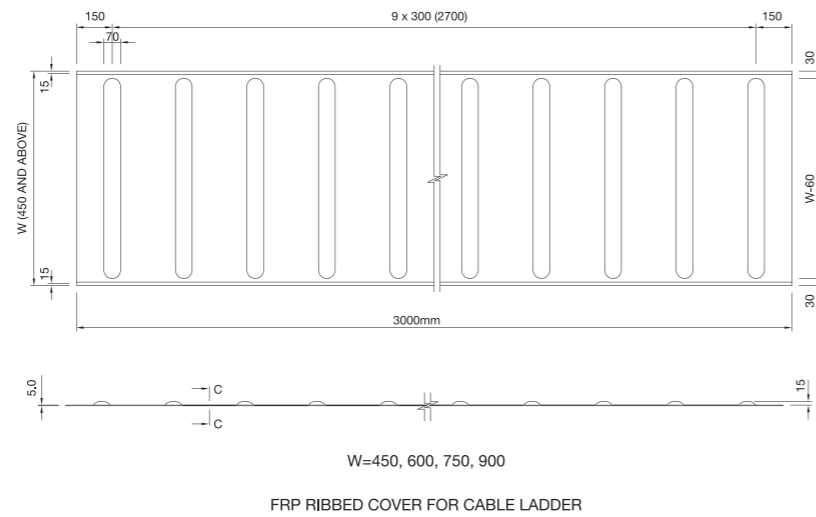

P.O.Box: 124844 - Dubai - UAE
Tel: +971 4 885 1976
Fax: +971 4 885 1977

www.leadergrate.com

FIBERGLASS CABLE TRAYS AND LADDERS

Cable Ladder - LH Series

LH Series-Straight Run

TYPE	H	d	t	A	B	C	REMARKS
LH	152	41	6.0	24	50	60	W=150, 300, 450, 600, 750, 900

LH Series-Cover

* Thickness of FRP side rail for LH Series is 6mm unless otherwise specified.

Cable Tray

Cable Tray Pultruded Type, "U" Shape

TP 075 50 U-STRAIGHT RUN

TP 100 50 U-STRAIGHT RUN

TP 150 50 U-STRAIGHT RUN