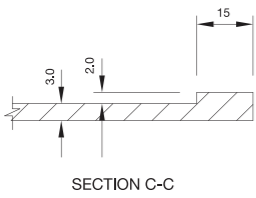

P.O.Box: 124844 - Dubai - UAE
Tel: +971 4 885 1976
Fax: +971 4 885 1977

www.leadergrate.com

FIBERGLASS CABLE TRAYS AND LADDERS

Cable Ladder - LH Series

LH Series-Straight Run

TYPE	H	d	t	A	B	C	REMARKS
LH	152	41	6.0	24	50	60	W=150, 300, 450, 600, 750, 900

LH Series-Cover

* Thickness of FRP side rail for LH Series is 6mm unless otherwise specified.

Cable Tray

Cable Tray Pultruded Type, "U" Shape

TP 075 50 U-STRAIGHT RUN

TP 100 50 U-STRAIGHT RUN

TP 150 50 U-STRAIGHT RUN