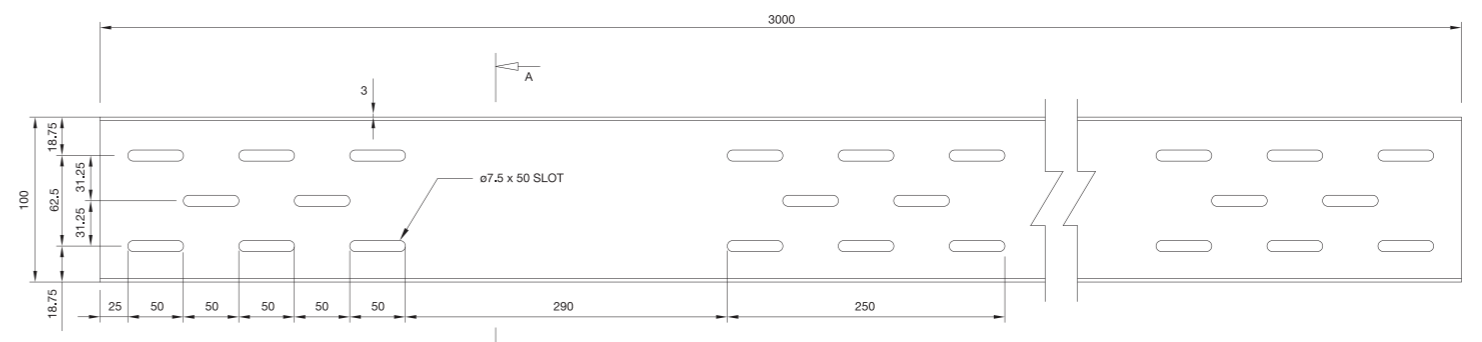

P.O.Box: 124844 - Dubai - UAE
Tel: +971 4 885 1976
Fax: +971 4 885 1977

www.leadergrate.com

FIBERGLASS CABLE TRAYS AND LADDERS

Cable Ladder - LH Series

LH Series-Straight Run

TYPE	H	d	t	A	B	C	REMARKS
LH	152	41	6.0	24	50	60	W=150, 300, 450, 600, 750, 900

LH Series-Cover

* Thickness of FRP side rail for LH Series is 6mm unless otherwise specified.

Cable Tray

Cable Tray Pultruded Type, "U" Shape

TP 075 50 U-STRAIGHT RUN

TP 100 50 U-STRAIGHT RUN

TP 150 50 U-STRAIGHT RUN