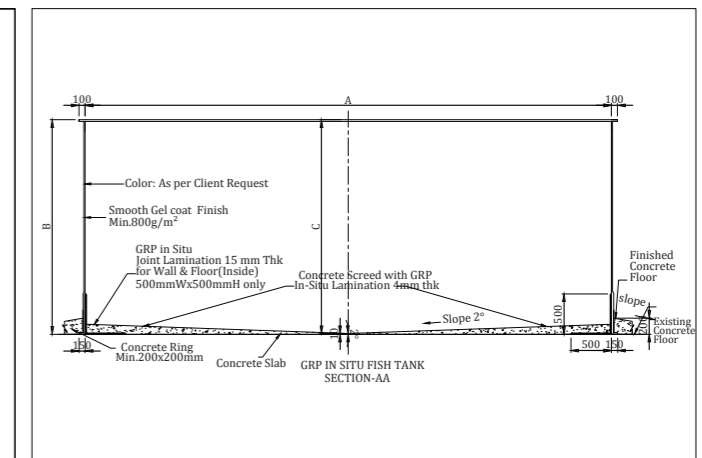

GRP FREE STANDING FISH TANK

| GRP FREE STANDING FISH TANK | | | | | | | | | |
|-----------------------------|---------------------|-------|-------|-------|-------|-------|------------------|-----------------|-----------------------|
| Ref | Capacity | A(mm) | B(mm) | C(mm) | D(mm) | E(mm) | Empty Wt of tank | Full Wt of tank | Color |
| LGFS-5 | 5 m ³ | 2400 | 1100 | 1483 | 400 | 550 | 203 Kg | 5,203 Kg | As per Client Request |
| LGFS-12.5 | 12.5 m ³ | 3500 | 1400 | 1783 | 500 | 800 | 368 Kg | 12,868 Kg | As per Client Request |

GRP IN SITU FISH TANK

| GRP IN SITU FISH TANK | | | | | | | |
|-----------------------|-------------------|-------|-------|-------|------------------|-----------------|-----------------------|
| Ref | Capacity | A(mm) | B(mm) | C(mm) | Empty Wt of tank | Full Wt of tank | Color |
| LGIST-50 | 50 m ³ | 6000 | 2010 | 2000 | 900 Kg | 15,900 Kg | As per Client Request |
| LGIST-75 | 75 m ³ | 6500 | 2650 | 2640 | 1550 Kg | 76,550 Kg | As per Client Request |

GRP WEAVING RECTANGULAR FISH TANK

| GRP WEAVING RECTANGULAR FISH TANK | | | | | | | | |
|-----------------------------------|-------------------|-------|-------|-------|-------|------------------|-----------------|-----------------------|
| Ref | Capacity | A(mm) | B(mm) | C(mm) | D(mm) | Empty Wt of tank | Full Wt of tank | Color |
| LGWRT-15 | 15 m ³ | 6400 | 1800 | 1358 | 1580 | 791 Kg | 15,791 Kg | As per Client Request |