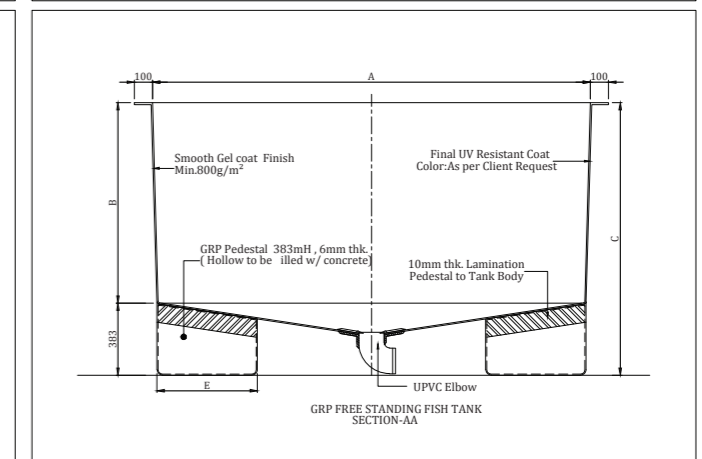

GRP FREE STANDING FISH TANK

| GRP FREE STANDING FISH TANK | | | | | | | | |
|-----------------------------|--------------------|-------|-------|-------|-------|------------------|-----------------|-----------------------|
| Ref | Capacity | A(mm) | B(mm) | C(mm) | D(mm) | Empty Wt of tank | Full Wt of tank | Color |
| LGFS-1 | 1 m ³ | 1200 | 1000 | 870 | 1870 | 78 Kg | 1,078 Kg | As per Client Request |
| LGFS-2.3 | 2.3 m ³ | 1500 | 1300 | 870 | 2170 | 119 Kg | 2,419 Kg | As per Client Request |
| LGFS-3 | 3 m ³ | 1750 | 1300 | 870 | 2170 | 155 Kg | 3,155 Kg | As per Client Request |

GRP FREE STANDING FISH TANK

| GRP FREE STANDING FISH TANK | | | | | | | | | |
|-----------------------------|---------------------|-------|-------|-------|-------|-------|------------------|-----------------|-----------------------|
| Ref | Capacity | A(mm) | B(mm) | C(mm) | D(mm) | E(mm) | Empty Wt of tank | Full Wt of tank | Color |
| LGFS-5 | 5 m ³ | 2400 | 1100 | 1483 | 400 | 550 | 203 Kg | 5,203 Kg | As per Client Request |
| LGFS-12.5 | 12.5 m ³ | 3500 | 1400 | 1783 | 500 | 800 | 368 Kg | 12,868 Kg | As per Client Request |