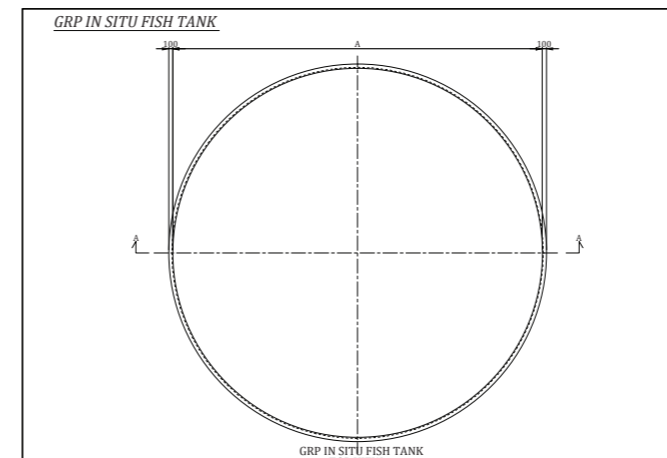

GRP FREE STANDING FISH TANK

| GRP FREE STANDING FISH TANK | | | | | | | | | |
|-----------------------------|---------------------|-------|-------|-------|-------|-------|------------------|-----------------|-----------------------|
| Ref | Capacity | A(mm) | B(mm) | C(mm) | D(mm) | E(mm) | Empty Wt of tank | Full Wt of tank | Color |
| LGFS-5 | 5 m ³ | 2400 | 1100 | 1483 | 400 | 550 | 203 Kg | 5,203 Kg | As per Client Request |
| LGFS-12.5 | 12.5 m ³ | 3500 | 1400 | 1783 | 500 | 800 | 368 Kg | 12,868 Kg | As per Client Request |

GRP IN SITU FISH TANK

| GRP IN SITU FISH TANK | | | | | | | |
|-----------------------|-------------------|-------|-------|-------|------------------|-----------------|-----------------------|
| Ref | Capacity | A(mm) | B(mm) | C(mm) | Empty Wt of tank | Full Wt of tank | Color |
| LGIST-50 | 50 m ³ | 6000 | 2010 | 2000 | 900 Kg | 15,900 Kg | As per Client Request |
| LGIST-75 | 75 m ³ | 6500 | 2650 | 2640 | 1550 Kg | 76,550 Kg | As per Client Request |

GRP WEAVING RECTANGULAR FISH TANK

| GRP WEAVING RECTANGULAR FISH TANK | | | | | | | | |
|-----------------------------------|-------------------|-------|-------|-------|-------|------------------|-----------------|-----------------------|
| Ref | Capacity | A(mm) | B(mm) | C(mm) | D(mm) | Empty Wt of tank | Full Wt of tank | Color |
| LGWRT-15 | 15 m ³ | 6400 | 1800 | 1358 | 1580 | 791 Kg | 15,791 Kg | As per Client Request |