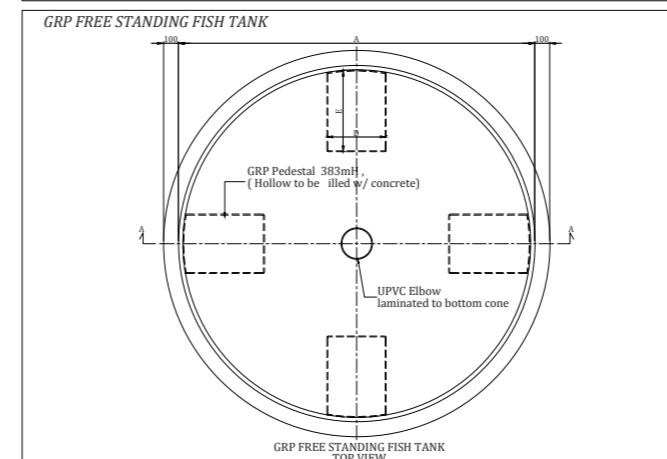

GRP FREE STANDING FISH TANK

| GRP FREE STANDING FISH TANK | | | | | | | | |
|-----------------------------|--------------------|-------|-------|-------|-------|------------------|-----------------|-----------------------|
| Ref | Capacity | A(mm) | B(mm) | C(mm) | D(mm) | Empty Wt of tank | Full Wt of tank | Color |
| LGFS-1 | 1 m ³ | 1200 | 1000 | 870 | 1870 | 78 Kg | 1,078 Kg | As per Client Request |
| LGFS-2.3 | 2.3 m ³ | 1500 | 1300 | 870 | 2170 | 119 Kg | 2,419 Kg | As per Client Request |
| LGFS-3 | 3 m ³ | 1750 | 1300 | 870 | 2170 | 155 Kg | 3,155 Kg | As per Client Request |

GRP FREE STANDING FISH TANK

| GRP FREE STANDING FISH TANK | | | | | | | | | |
|-----------------------------|---------------------|-------|-------|-------|-------|-------|------------------|-----------------|-----------------------|
| Ref | Capacity | A(mm) | B(mm) | C(mm) | D(mm) | E(mm) | Empty Wt of tank | Full Wt of tank | Color |
| LGFS-5 | 5 m ³ | 2400 | 1100 | 1483 | 400 | 550 | 203 Kg | 5,203 Kg | As per Client Request |
| LGFS-12.5 | 12.5 m ³ | 3500 | 1400 | 1783 | 500 | 800 | 368 Kg | 12,868 Kg | As per Client Request |