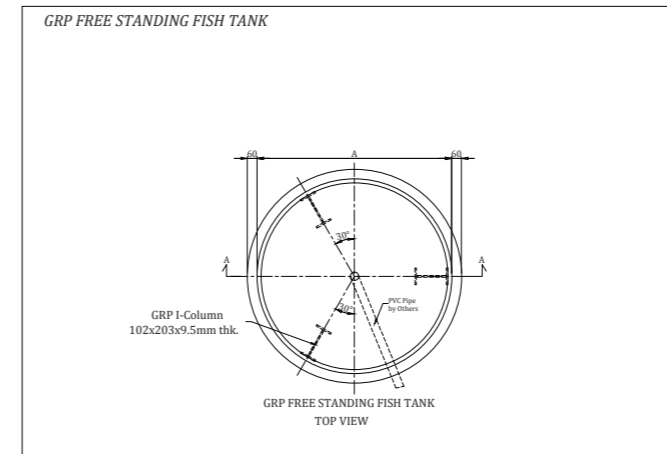

GRP FREE STANDING FISH TANK

| GRP FREE STANDING FISH TANK | | | | | | | | |
|-----------------------------|--------------------|-------|-------|-------|-------|------------------|-----------------|-----------------------|
| Ref | Capacity | A(mm) | B(mm) | C(mm) | D(mm) | Empty Wt of tank | Full Wt of tank | Color |
| LGFS-1 | 1 m ³ | 1200 | 1000 | 870 | 1870 | 78 Kg | 1,078 Kg | As per Client Request |
| LGFS-2.3 | 2.3 m ³ | 1500 | 1300 | 870 | 2170 | 119 Kg | 2,419 Kg | As per Client Request |
| LGFS-3 | 3 m ³ | 1750 | 1300 | 870 | 2170 | 155 Kg | 3,155 Kg | As per Client Request |

GRP FREE STANDING FISH TANK

| GRP FREE STANDING FISH TANK | | | | | | | | | |
|-----------------------------|---------------------|-------|-------|-------|-------|-------|------------------|-----------------|-----------------------|
| Ref | Capacity | A(mm) | B(mm) | C(mm) | D(mm) | E(mm) | Empty Wt of tank | Full Wt of tank | Color |
| LGFS-5 | 5 m ³ | 2400 | 1100 | 1483 | 400 | 550 | 203 Kg | 5,203 Kg | As per Client Request |
| LGFS-12.5 | 12.5 m ³ | 3500 | 1400 | 1783 | 500 | 800 | 368 Kg | 12,868 Kg | As per Client Request |

GRP WEAVING RECTANGULAR FISH TANK

| GRP WEAVING RECTANGULAR FISH TANK | | | | | | | | |
|-----------------------------------|-------------------|-------|-------|-------|-------|------------------|-----------------|-----------------------|
| Ref | Capacity | A(mm) | B(mm) | C(mm) | D(mm) | Empty Wt of tank | Full Wt of tank | Color |
| LGWRT-15 | 15 m ³ | 6400 | 1800 | 1358 | 1580 | 791 Kg | 15,791 Kg | As per Client Request |