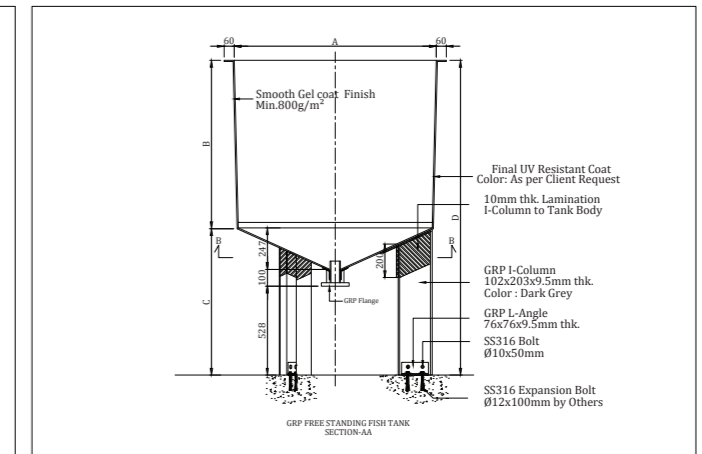

GRP FREE STANDING FISH TANK

| GRP FREE STANDING FISH TANK | | | | | | | | |
|-----------------------------|--------------------|-------|-------|-------|-------|------------------|-----------------|-----------------------|
| Ref | Capacity | A(mm) | B(mm) | C(mm) | D(mm) | Empty Wt of tank | Full Wt of tank | Color |
| LGFS-1 | 1 m ³ | 1200 | 1000 | 870 | 1870 | 78 Kg | 1,078 Kg | As per Client Request |
| LGFS-2.3 | 2.3 m ³ | 1500 | 1300 | 870 | 2170 | 119 Kg | 2,419 Kg | As per Client Request |
| LGFS-3 | 3 m ³ | 1750 | 1300 | 870 | 2170 | 155 Kg | 3,155 Kg | As per Client Request |

GRP FREE STANDING FISH TANK

| GRP FREE STANDING FISH TANK | | | | | | | | | |
|-----------------------------|---------------------|-------|-------|-------|-------|-------|------------------|-----------------|-----------------------|
| Ref | Capacity | A(mm) | B(mm) | C(mm) | D(mm) | E(mm) | Empty Wt of tank | Full Wt of tank | Color |
| LGFS-5 | 5 m ³ | 2400 | 1100 | 1483 | 400 | 550 | 203 Kg | 5,203 Kg | As per Client Request |
| LGFS-12.5 | 12.5 m ³ | 3500 | 1400 | 1783 | 500 | 800 | 368 Kg | 12,868 Kg | As per Client Request |

GRP WEAVING RECTANGULAR FISH TANK

| GRP WEAVING RECTANGULAR FISH TANK | | | | | | | | |
|-----------------------------------|-------------------|-------|-------|-------|-------|------------------|-----------------|-----------------------|
| Ref | Capacity | A(mm) | B(mm) | C(mm) | D(mm) | Empty Wt of tank | Full Wt of tank | Color |
| LGWRT-15 | 15 m ³ | 6400 | 1800 | 1358 | 1580 | 791 Kg | 15,791 Kg | As per Client Request |